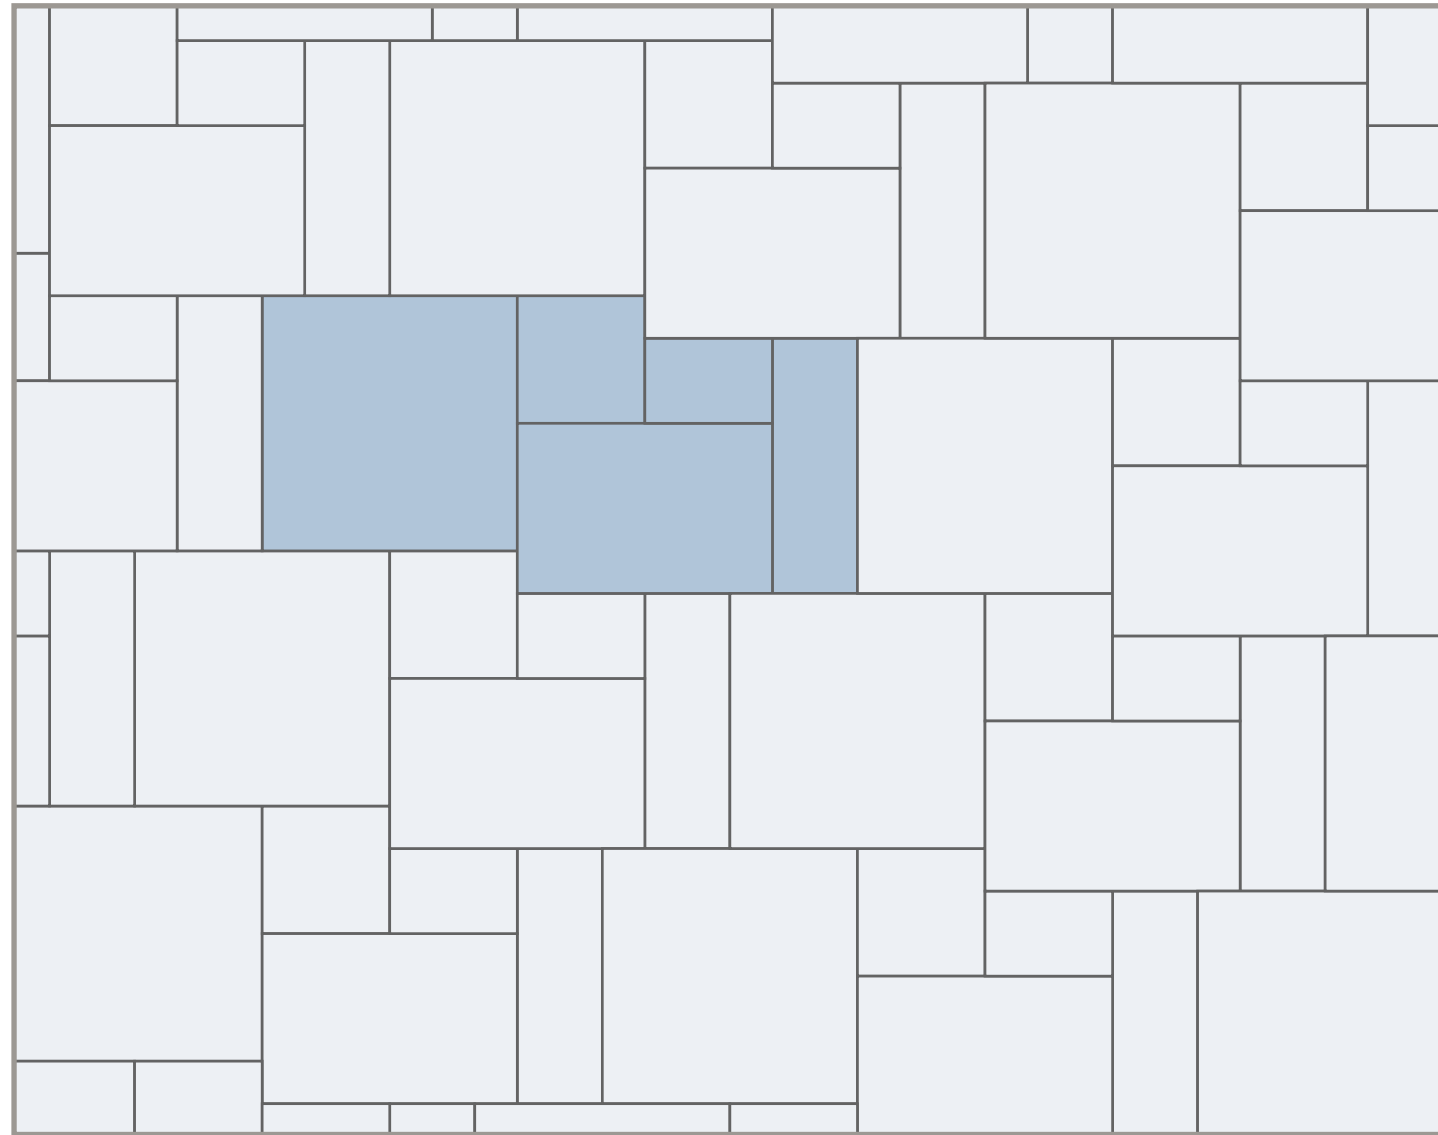

5 FORMATI

5 SIZES

Percentuale di posa Laying percentage:

200x300 . 8"x12" = **6,9%**

200x600 . 8"x24" = **13,8%**

300x300 . 12"x12" = **10,3%**

400x600 . 16"x24" = **27,6%**

600x600 . 24"x24" = **41,4%**