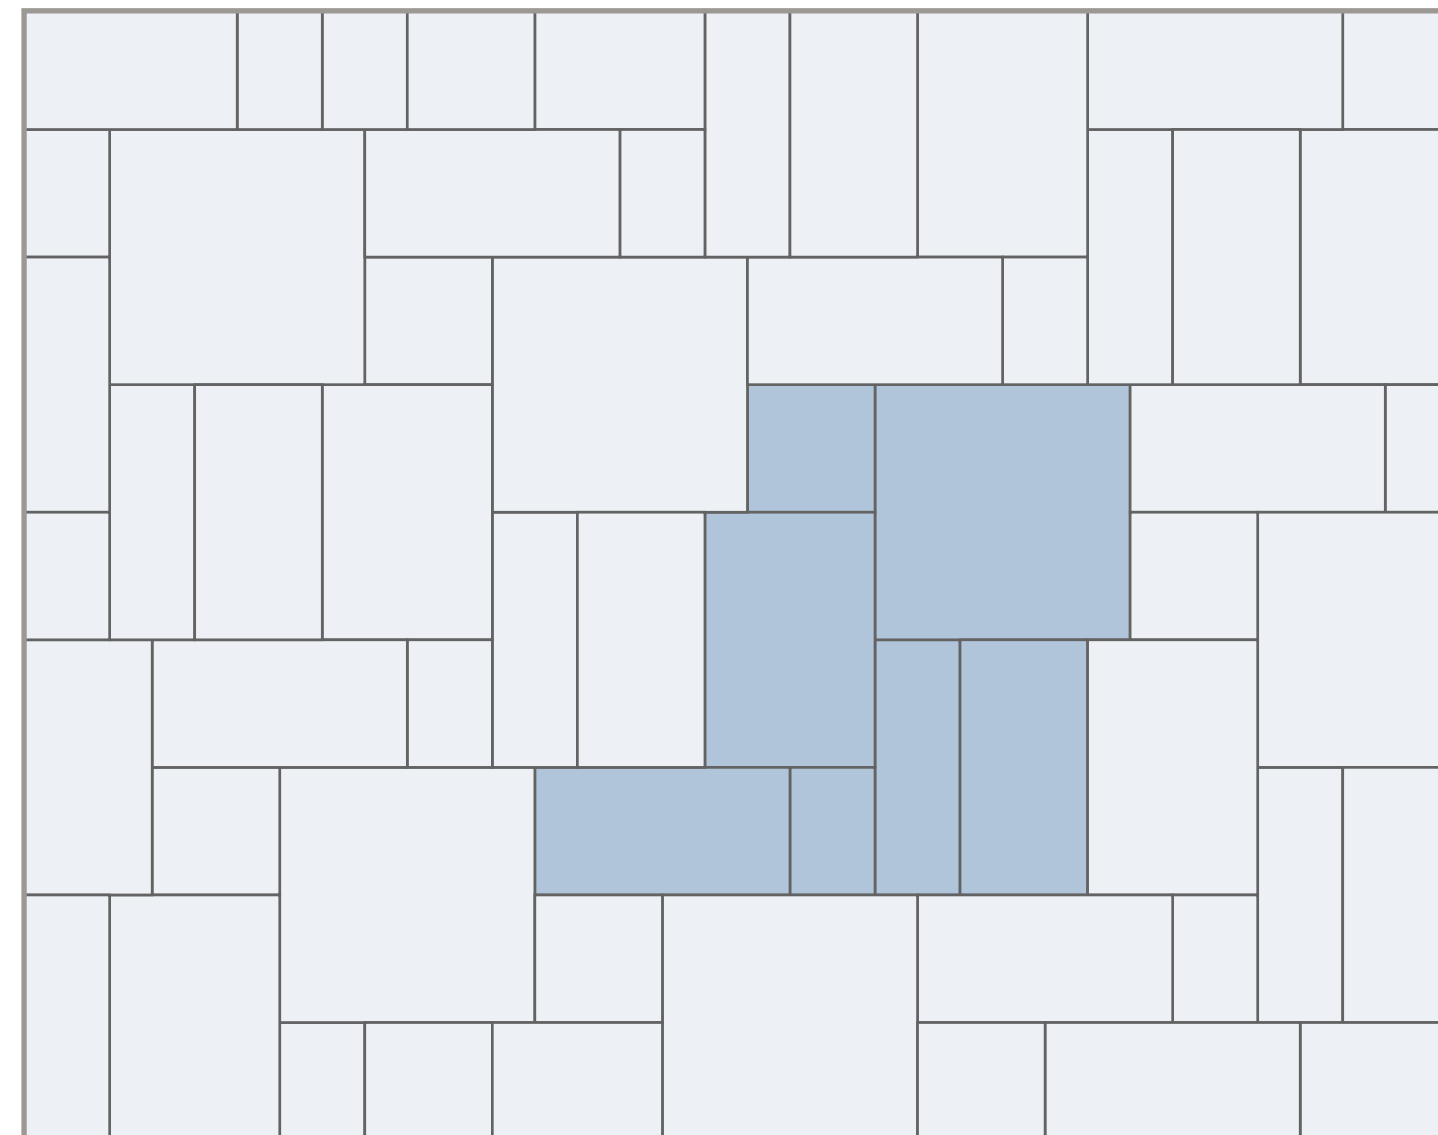

6 FORMATI

6 SIZES

Percentuale di posa Laying percentage:

200x300 . 8"x12" = **4,9%**

200x600 . 8"x24" = **9,7%**

300x300 . 12"x12" = **7,3%**

300x600 . 12"x24" = **29,3%**

400x600 . 16"x24" = **19,5%**

600x600 . 24"x24" = **29,3%**