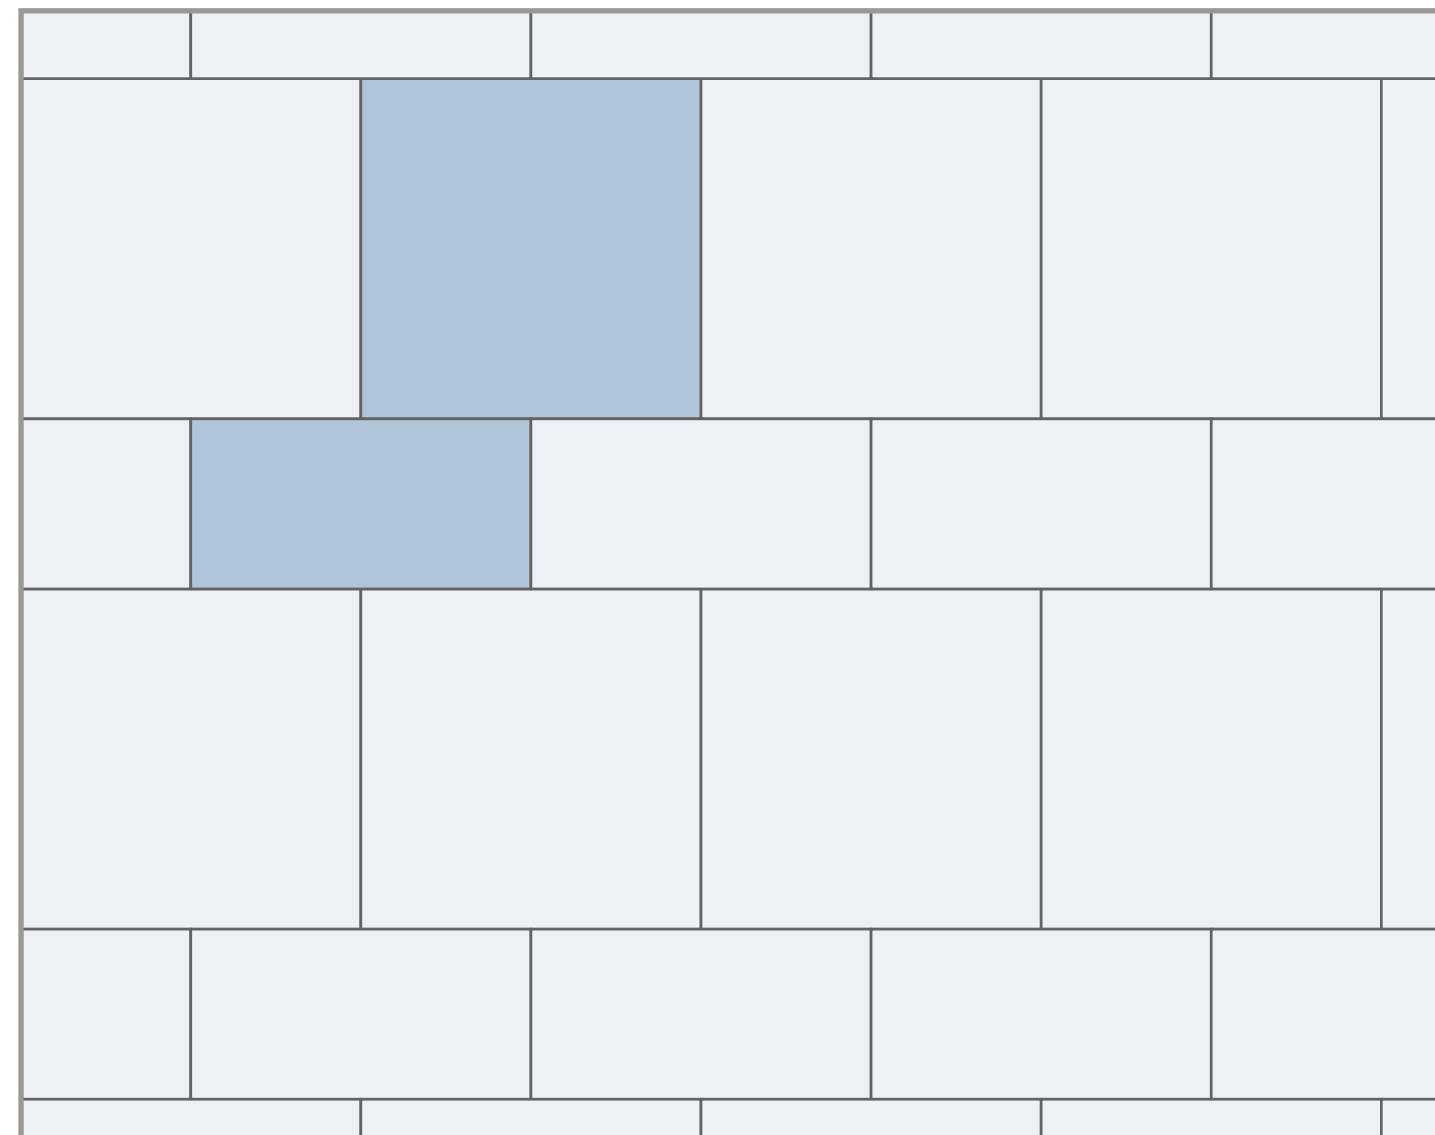

2 FORMATI

2 SIZES

Percentuale di posa Laying percentage:

600x600 . 24"x24" = **66,666%**

300x600 . 12"x24" = **33,333%**

Formati utilizzabili Available sizes:

400x800 + 800x800
15¾"x31½" + 31½"x31½"

600x1200 + 1200x1200
24"x48" + 48"x48"