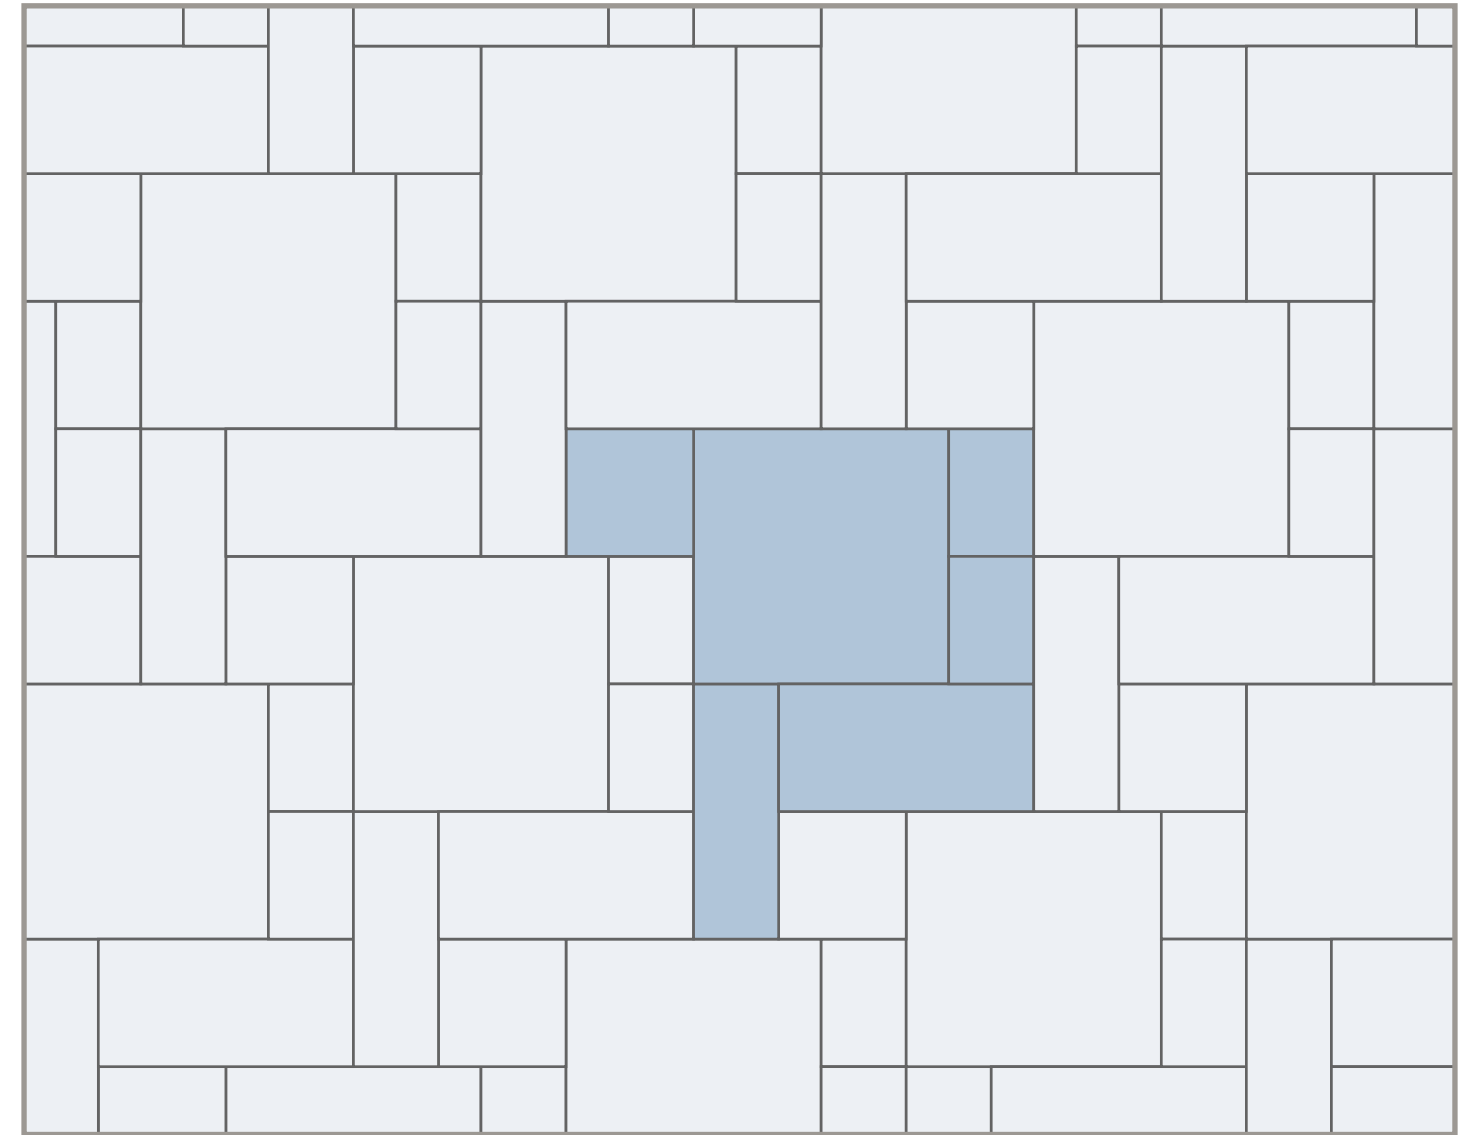

5 FORMATI

5 SIZES

Percentuale di posa Laying percentage:

200x300 . 8"x12" = **13,79%**

200x600 . 8"x24" = **13,79%**

300x300 . 12"x12" = **10,35%**

300x600 . 12"x24" = **20,69%**

600x600 . 24"x24" = **41,38%**