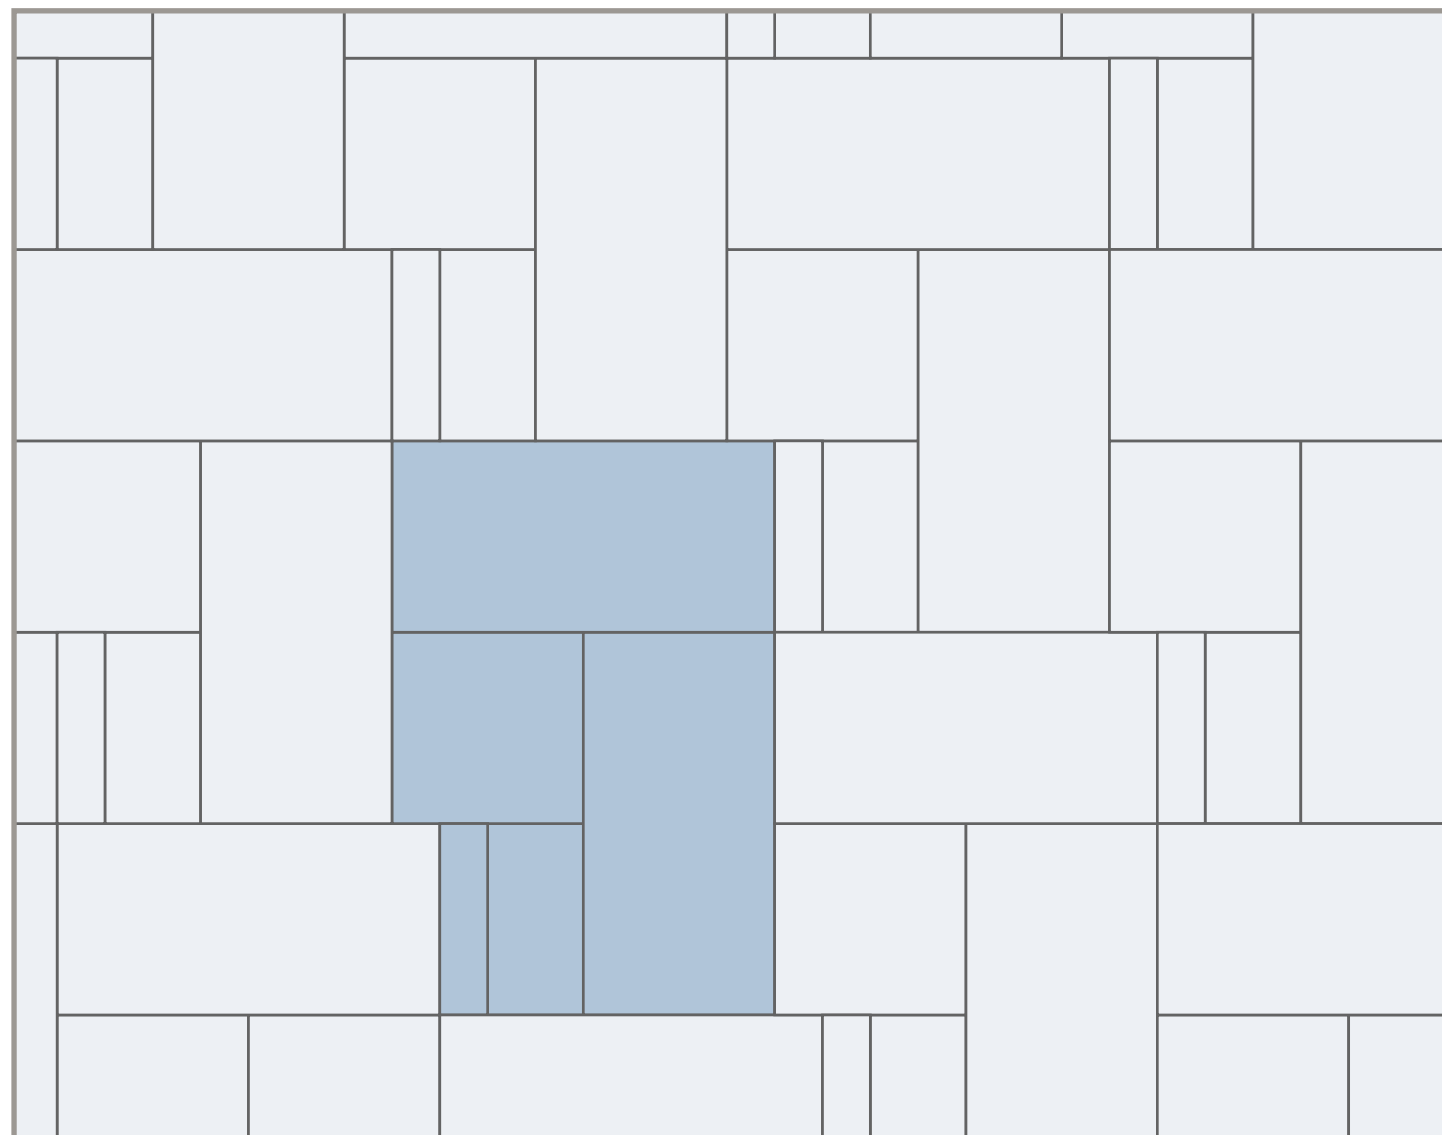

4 FORMATI

4 SIZES

Percentuale di posa Laying percentage:

150x600 . 6"x24" = **4,348%**

300x600 . 12"x24" = **8,696%**

600x600 . 24"x24" = **17,,391%**

600x1200 . 24"x48" = **69,565%**