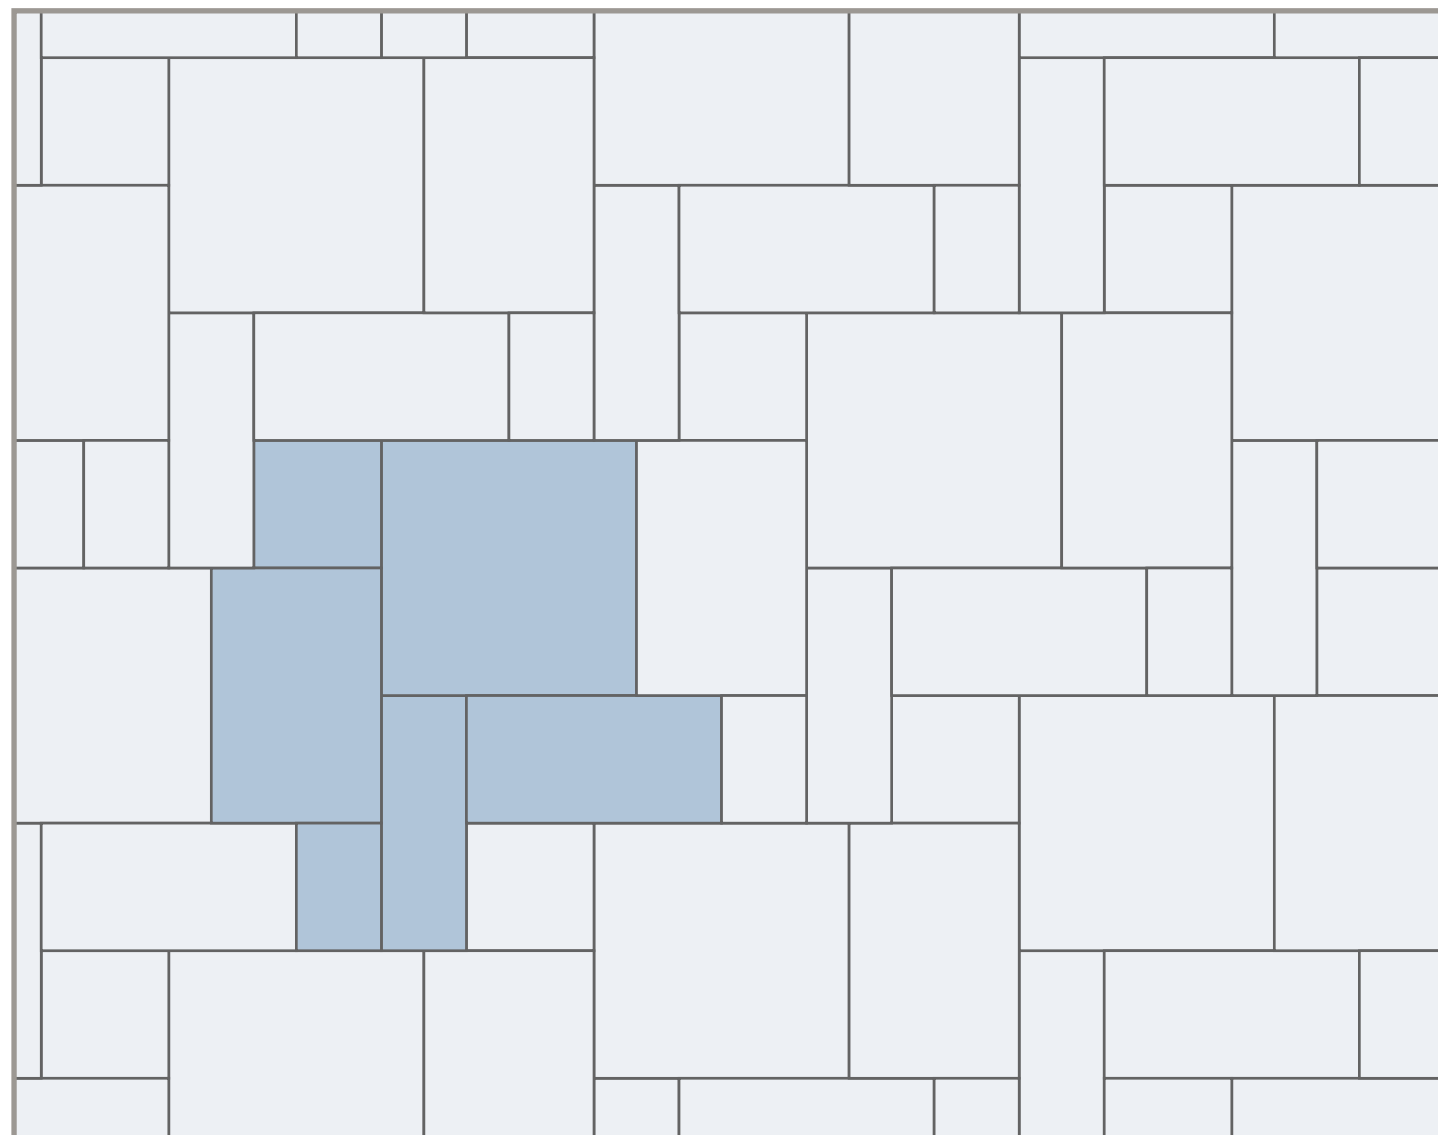

6 FORMATI

6 SIZES

Percentuale di posa Laying percentage:

200x300 . 8"x12" = **5,71%**

200x600 . 8"x24" = **11,43%**

300x300 . 12"x12" = **8,57%**

300x600 . 12"x24" = **17,14%**

400x600 . 16"x24" = **22,86%**

600x600 . 24"x24" = **34,29%**