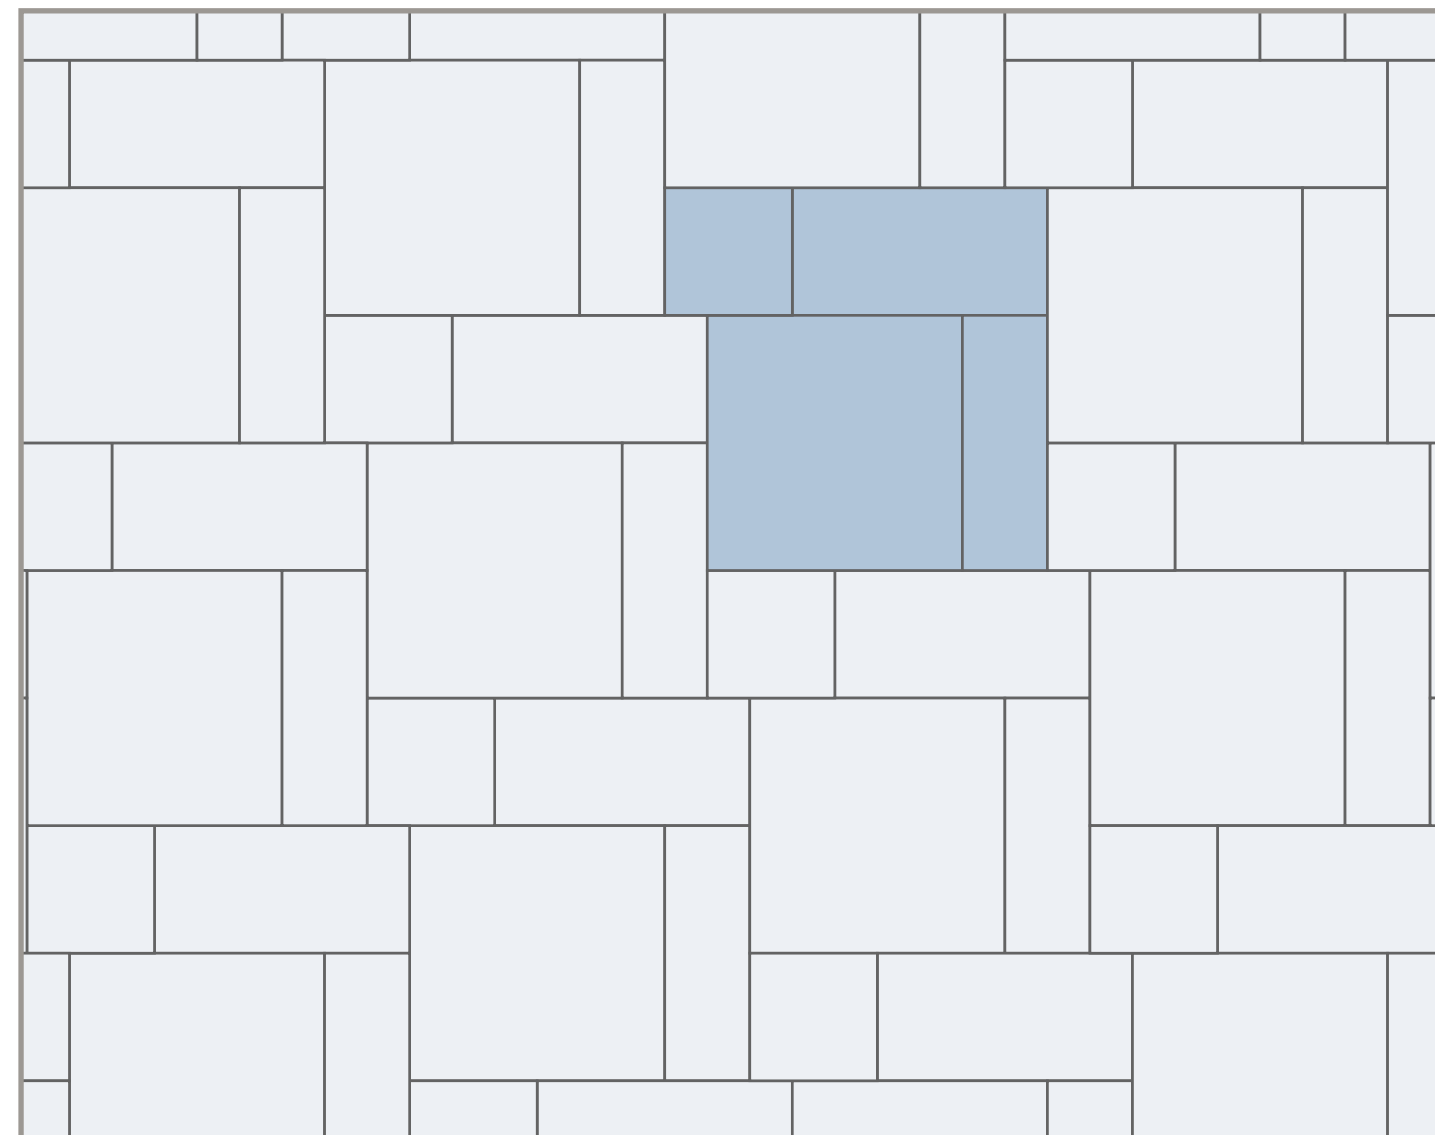

4 FORMATI

4 SIZES

Percentuale di posa Laying percentage:

200x600 . 8"x24" = **16%**

300x300 . 12"x12" = **12%**

300x600 . 12"x24" = **24%**

600x600 . 24"x24" = **48%**