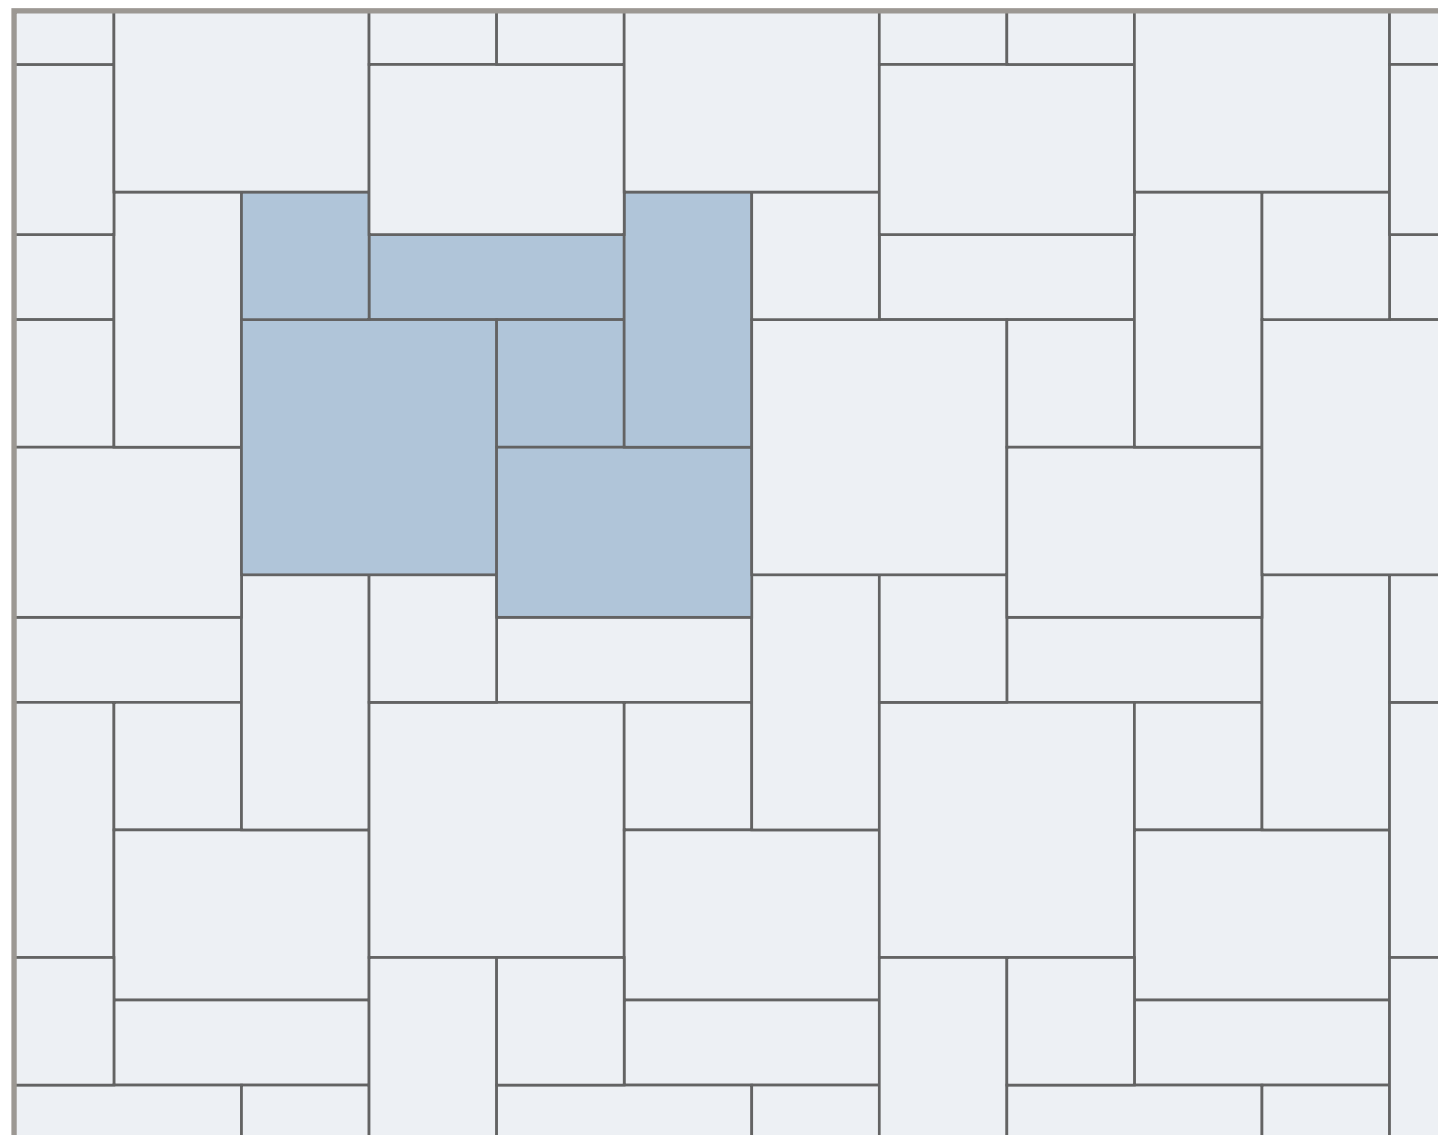

5 FORMATI

5 SIZES

Percentuale di posa Laying percentage:

200x600 . 8"x24" = 11,111%

300x300 . 12"x12" = 16,666%

300x600 . 12"x24" = 16,666%

400x600 . 16"x24" = 22,222%

600x600 . 24"x24" = 33,333%