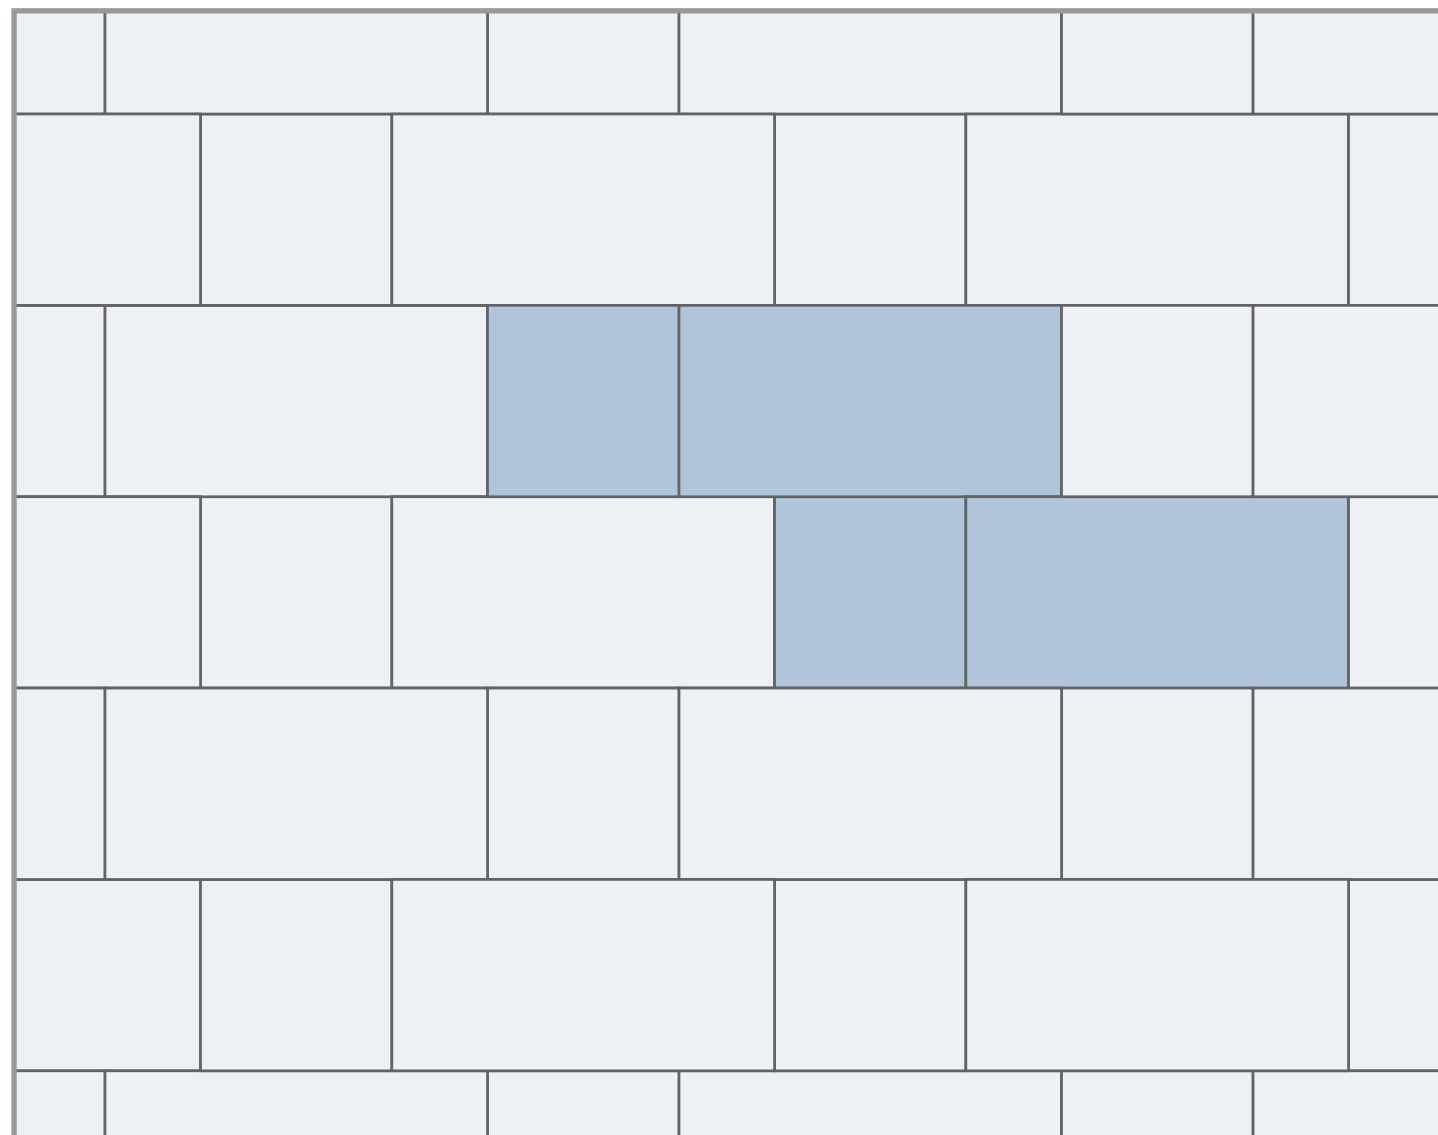

2 FORMATI

2 SIZES

Percentuale di posa Laying percentage:

$$600 \times 600 \cdot 24'' \times 24'' = 33,333\%$$

$$600 \times 1200 \cdot 24'' \times 48'' = 66,666\%$$

Formati utilizzabili Available sizes:

$$300 \times 300 + 300 \times 600$$

$$12'' \times 12'' + 12'' \times 24''$$

$$800 \times 800 + 800 \times 1600$$

$$31\frac{1}{2}'' \times 31\frac{1}{2}'' + 31\frac{1}{2}'' \times 63''$$