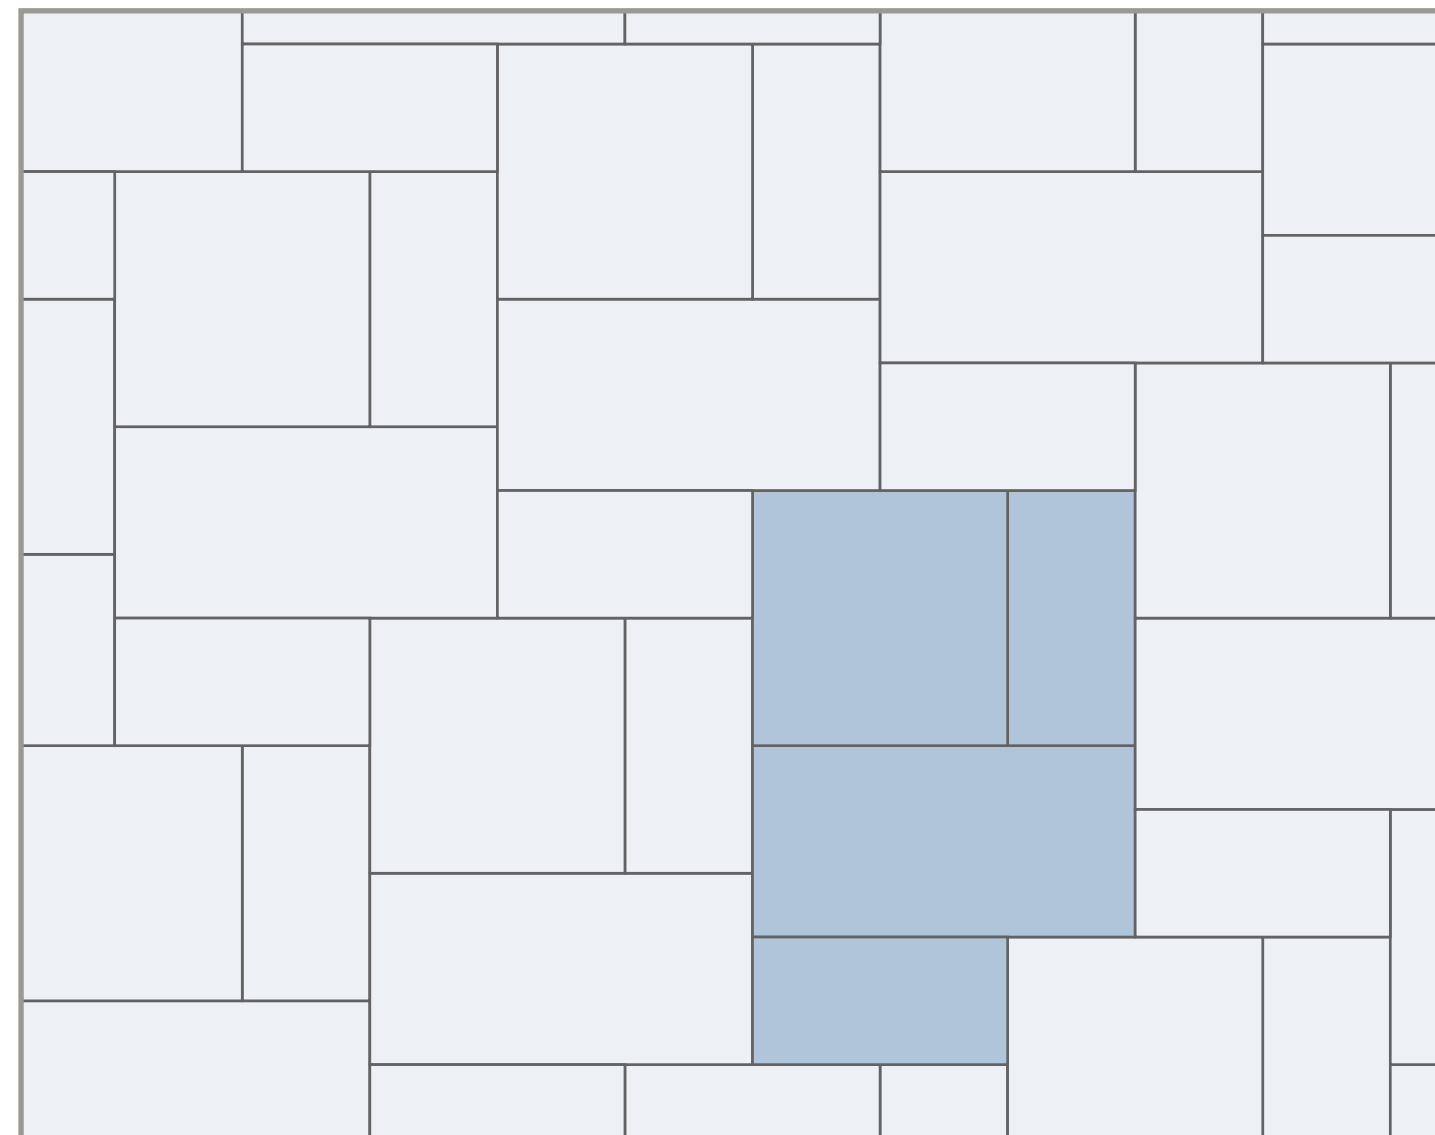

3 SIZES

Percentuale di posa Laying percentage:

800x800 . 31½"x31½" = **38,10%****400x800** . 15¾"x31½" = **19,05%****600x1200** . 24"x48" = **42,85%****3 FORMATI**

3 SIZES

Percentuale di posa Laying percentage: