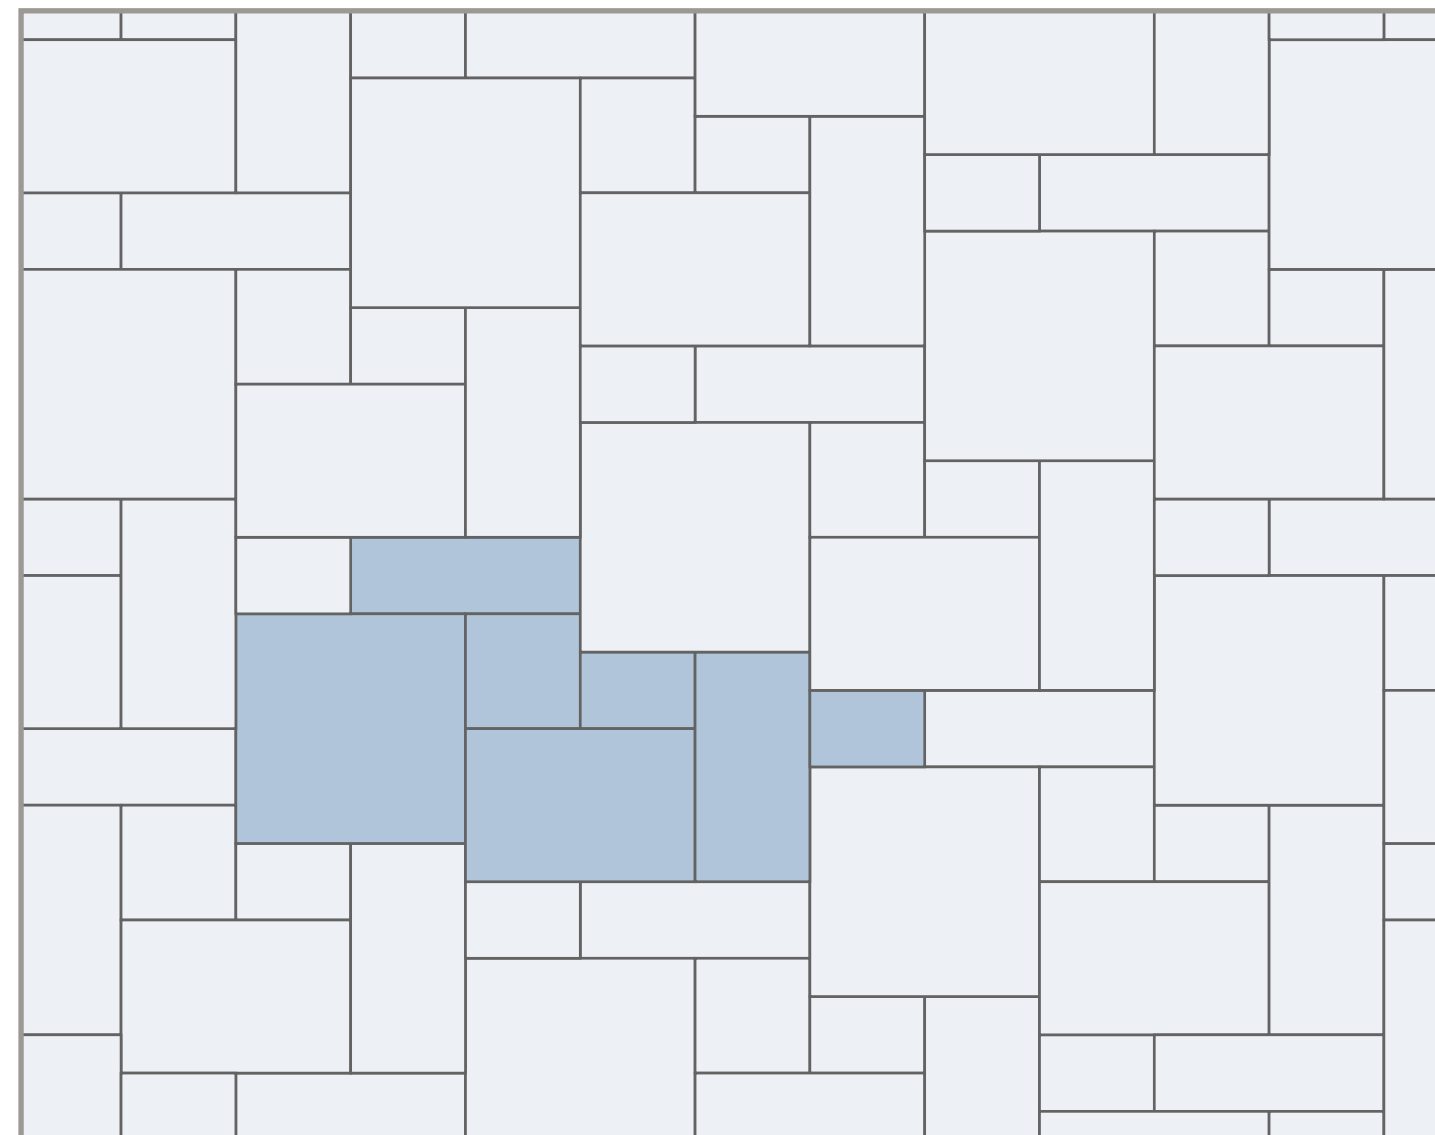

6 FORMATI

6 SIZES

Percentuale di posa Laying percentage:

200x300 . 8"x12" = 10,8%

200x600 . 8"x24" = 10,8%

300x300 . 12"x12" = 8,1%

300x600 . 12"x24" = 16,2%

400x600 . 16"x24" = 21,6%

600x600 . 24"x24" = 32,5%