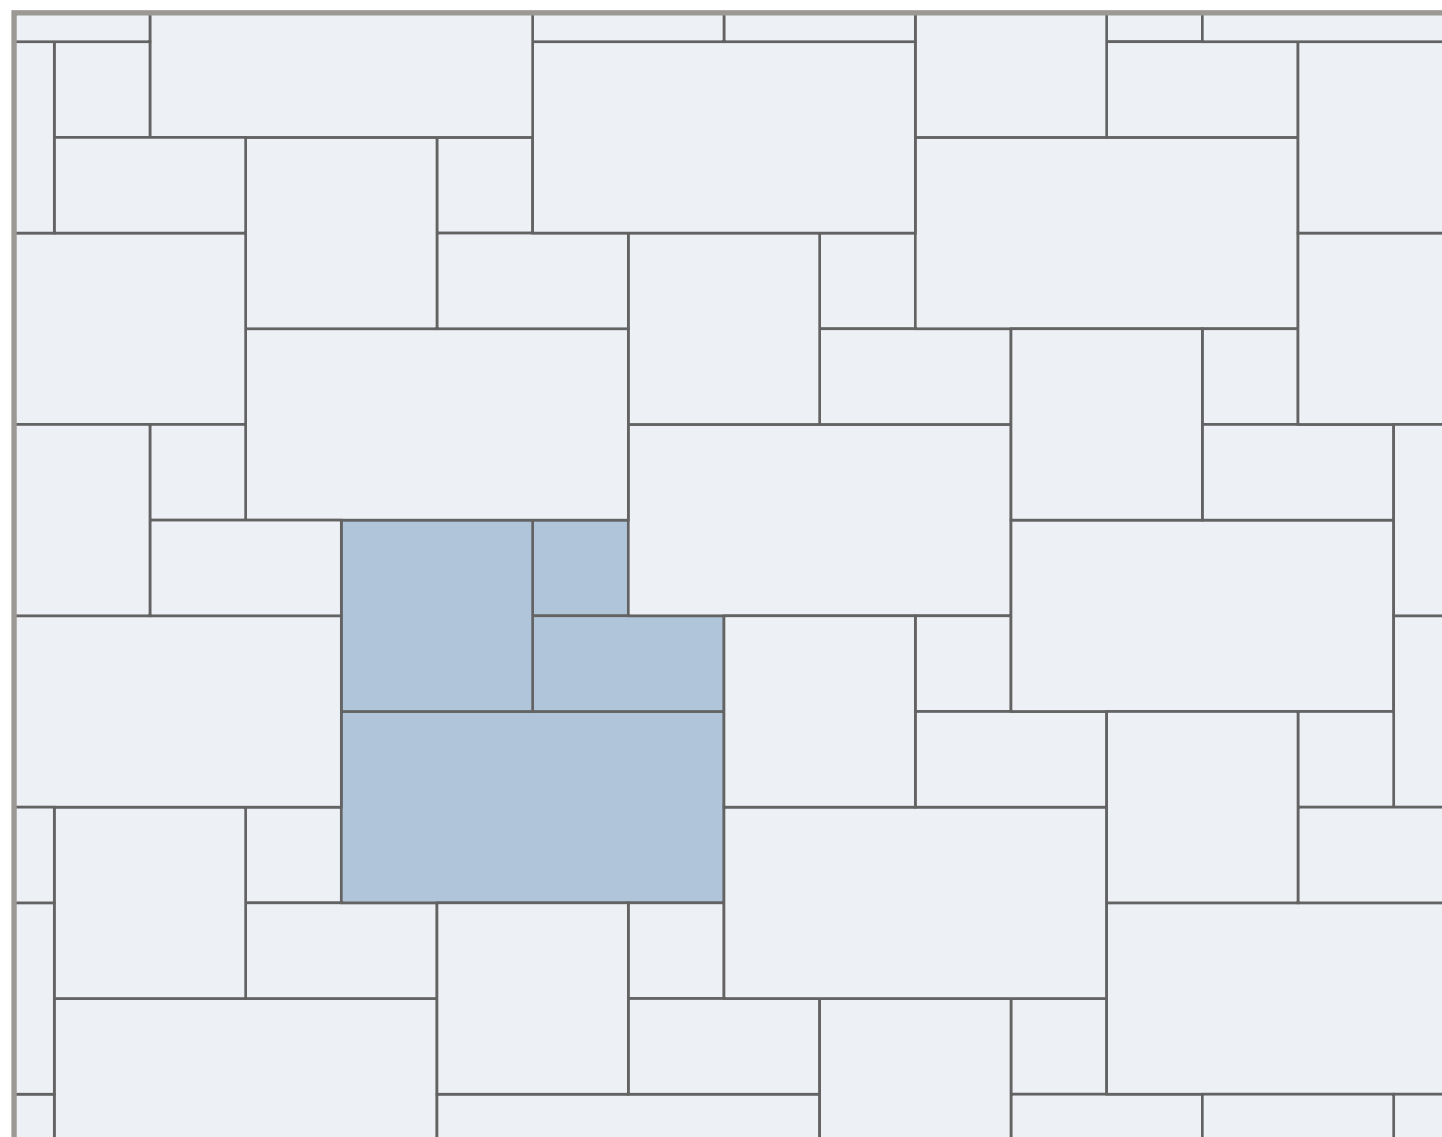

3 SIZES

Percentuale di posa Laying percentage:

200x600 . 8"x24" = **22,222%****300x600** . 12"x24" = **33,333%****400x600** . 15¾"x24" = **44,444%**

4 FORMATI

4 SIZES

Percentuale di posa Laying percentage: